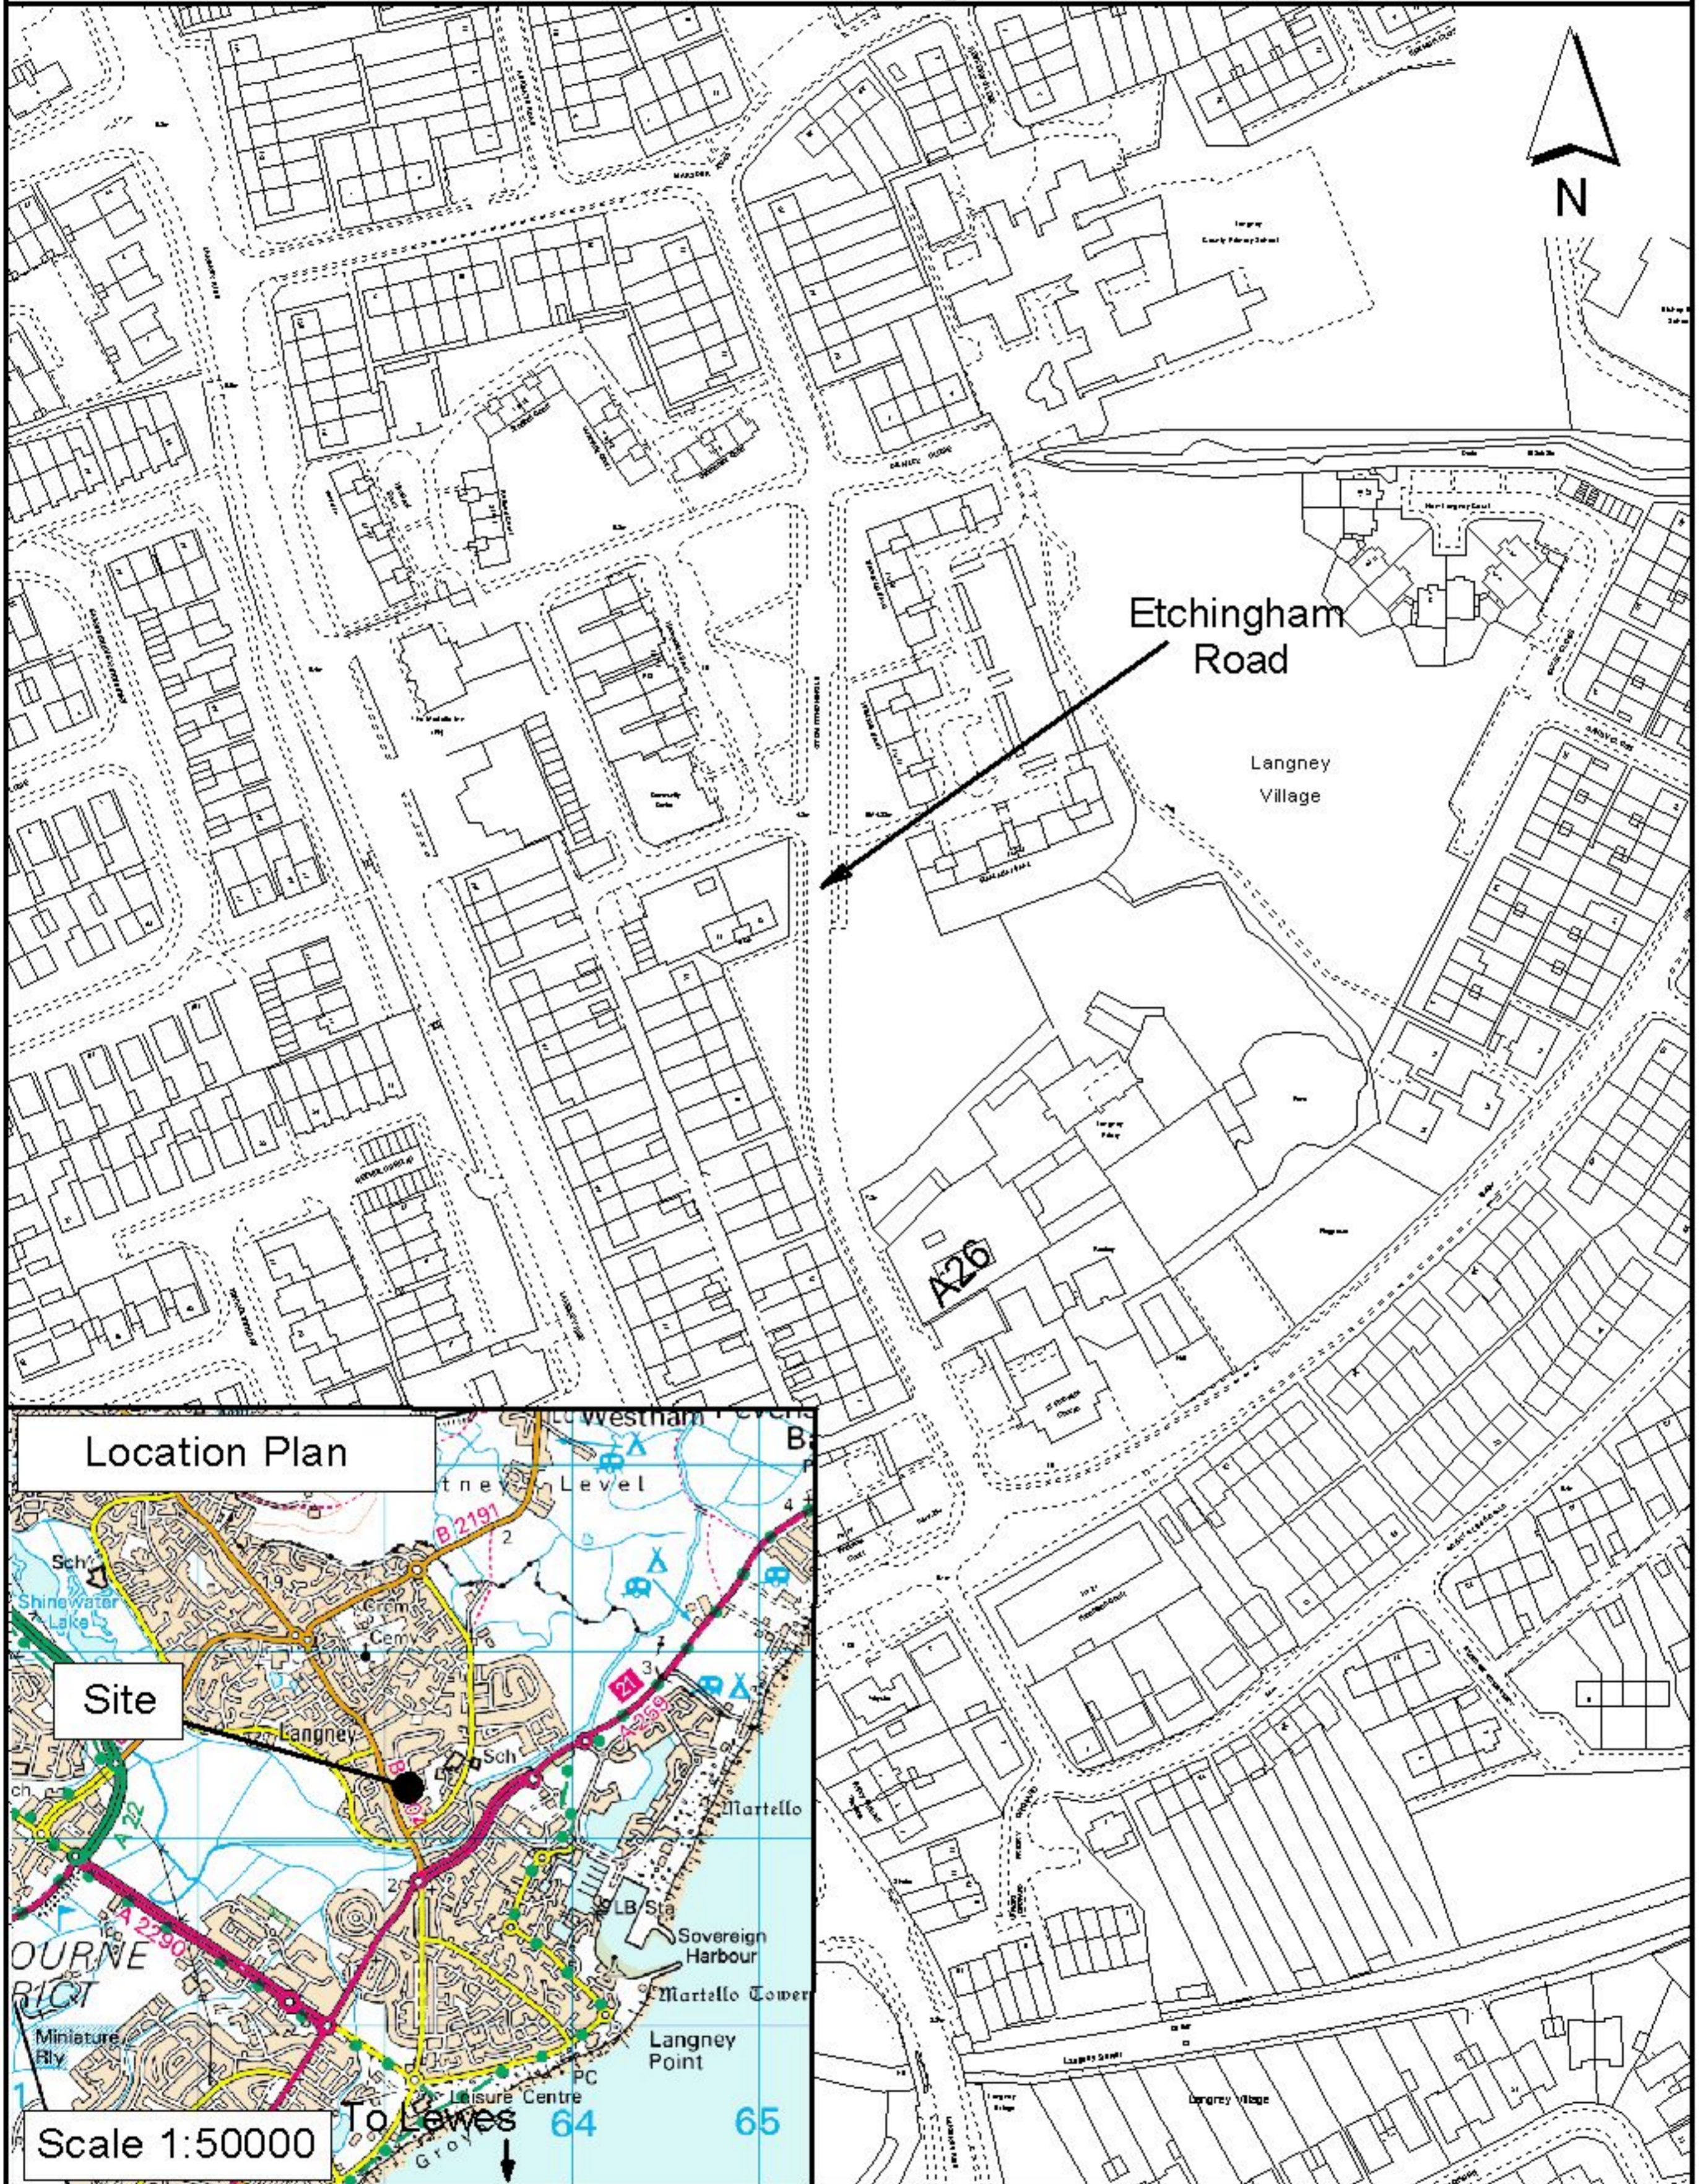

Etchingham Road Eastbourne - Petition concerning Road Safety

Location Plan

Site

Scale 1:50000

Scale 1: 2500

Bob Wilkins
Msc CEng MICE MinstWm MIHT
Director, Transport and Environment
East Sussex County Council

Reproduced from the Ordnance Survey mapping with the permission of the Controller of Her Majesty's Stationery Office (c) Crown Copyright. Unauthorised reproduction infringes Crown copyright and may lead to prosecution or civil proceedings. East Sussex County Council, 19000601, 2005